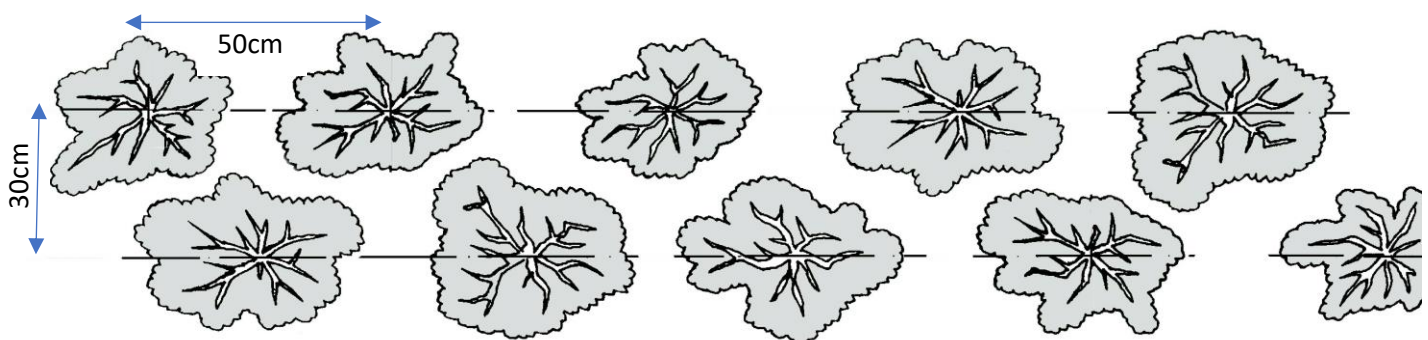

Sorbus aucuparia - MOUNTAIN ASH (ROWAN) Small attractive tree, cream flowers, red berries for birds.	60-80cm 90-120cm	£2.10 -	£2.15 -	£2.25 £4.50
Tilia cordata - SMALL LEAVED LIME Sweet scented flowers, prefers heavy clay, good for wildlife.	60-80cm	£2.65	£2.75	£2.85
Viburnum lantana - WAYFARING TREE Attractive native shrub, creamy flowers, calcareous soils, good for wildlife.	40-60cm 60-80cm	n/a n/a	£2.05 £2.65	£2.15 £2.75
Viburnum opulus - GUELDER ROSE Pretty native shrub, lace cap flowers, red fruits, good for wildlife.	40-60cm 60-80cm	n/a n/a	£2.05 £2.65	£2.15 £2.75

Evergreen (bare root)	Quantity		
	Size	25+	1-24
Abies normandiana – NORDMANN FIR Needle fast Christmas tree.	20-40cm	£2.10	£2.50
Picea abies – Fir Tree Christmas tree.	20-40cm	£2.10	£2.50
Pinus Syvestris – SCOTS PINE	20-40cm	£2.10	£2.50
Taxus Baccata - YEW Very long-lived tree, red fruit are poisonous.	20-40cm	£4.20	£4.40
Ilex Aquifolium – HOLLY (potted) Evergreen shrub with red berries in winter.	2L		£8.95

Native Hedging

Available from approx. 3rd week of Nov until end of March – weather and demand dependent.

We offer two options of mixed hedging at a per metre price. They are based on a planted hedge as double staggered rows at 4 plants per metre with a 30cm gap between the centres of rows.

Stock proof hedging

4 plants per metre made up of **75%** thorn and **25%** mixed species suited to your soil, position and light conditions such as Field Maple, Dogwood or Wild Privet, Hazel, Spindle, Dog Rose etc.

Price per metre (guards extra)	100m+	25-99m	1-24m
40-60cm	£4.99	£5.62	£6.24
60-80cm	£6.04	£6.79	£7.55